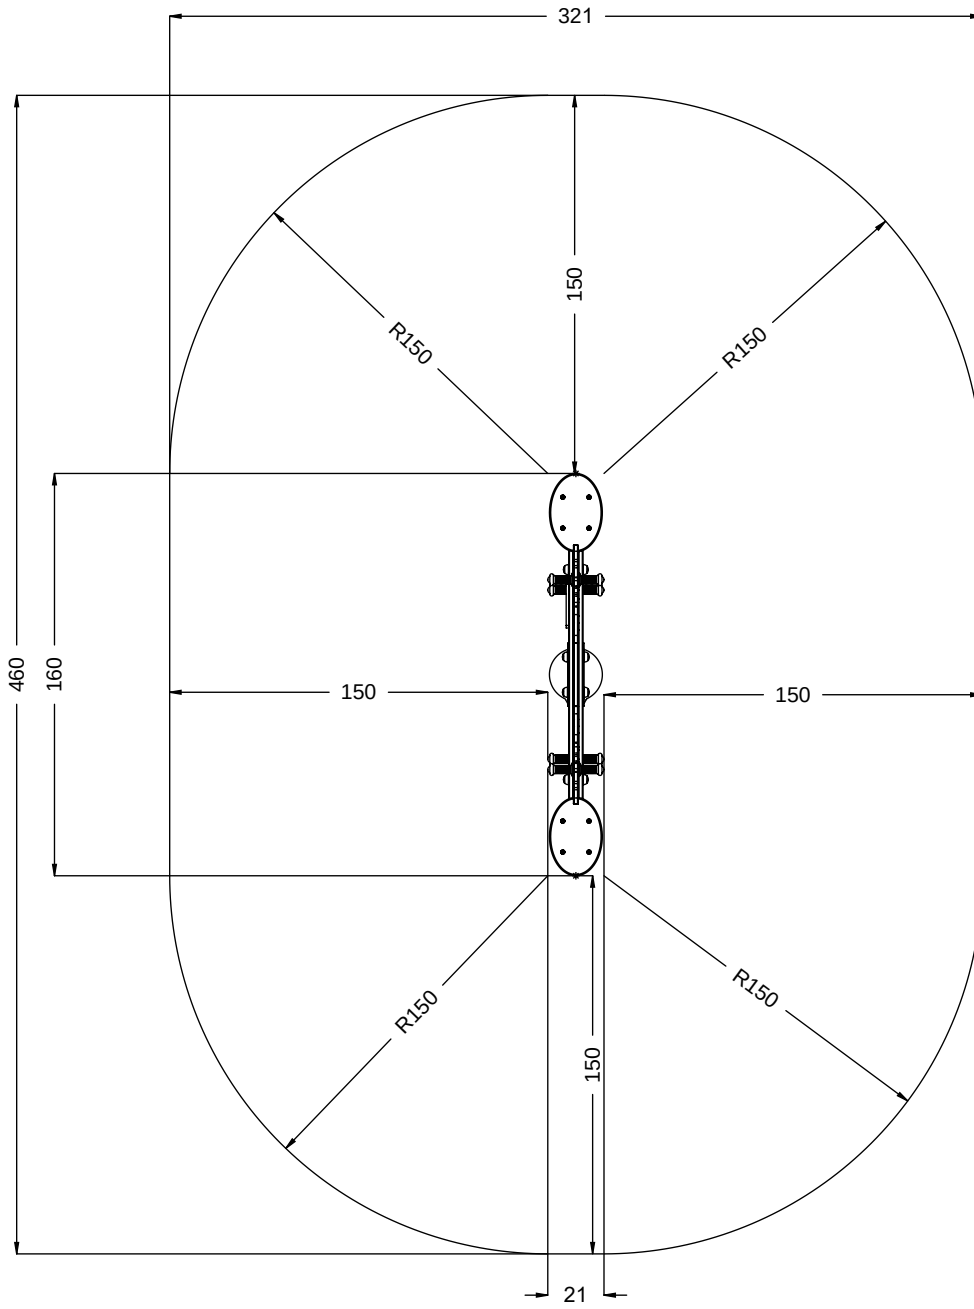

[cm]

vinci
play