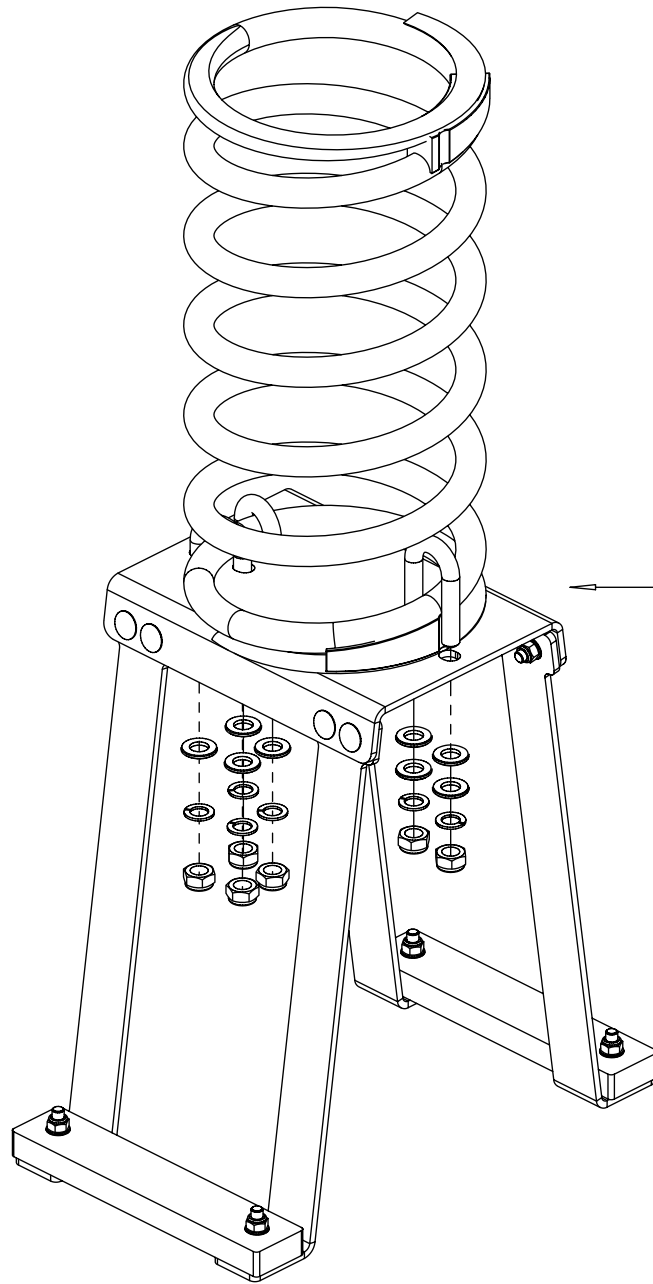

vinci
play

K17

K3

	K3
M10x120 x4	
NOT INCLUDED	

M10 DIN 9021
NOT INCLUDED 

[cm]

vinci play

061133
x2

[cm]

vinci
play

SP2 x2

[cm]

vinci
play

SP25 x1

[cm]

SP65-C2 x1

SP18-C2 x2

SP17-C2 x2

[cm]

vinci
play

SP4-C2 x1

SP58-C2 x4

SP9 x2

[cm]

vinci
play

V001

Part No:
000000-
00000

000000-00000

vinci
play